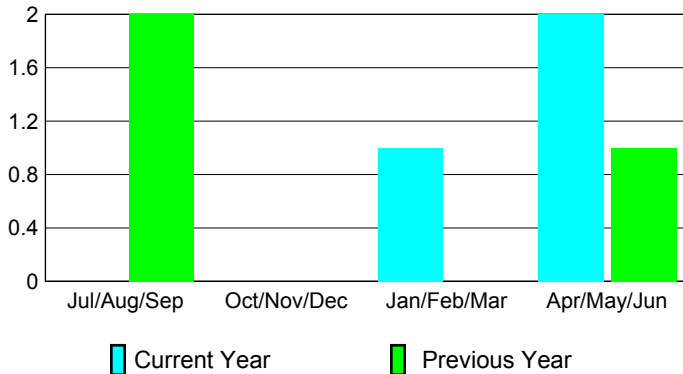

Comparison of Club Gain/Loss

Current Year Compared to the Previous Year