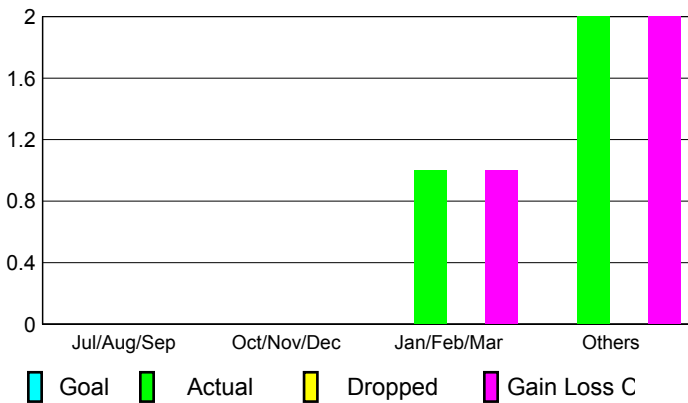

## CLUBS

Club Results  
2009-2010

Clubs  
2008-2009

Month	New Club Goal	Actual New Clubs	Actual Dropped Clubs	Gain/Loss of Clubs	Gain/Loss of Clubs
Jul/Aug/Sep	0	0	0	0	2
Oct/Nov/Dec	0	0	0	0	0
Jan/Feb/Mar	0	1	0	1	0
Apr/May/June	0	2	0	2	1
<b>Totals</b>	<b>0</b>	<b>3</b>	<b>0</b>	<b>3</b>	<b>3</b>

### Club Results 2009-2010

Goal, New, Dropped, Gain/Loss

### Comparison of Club Gain/Loss

Current Year Compared to the Previous Year