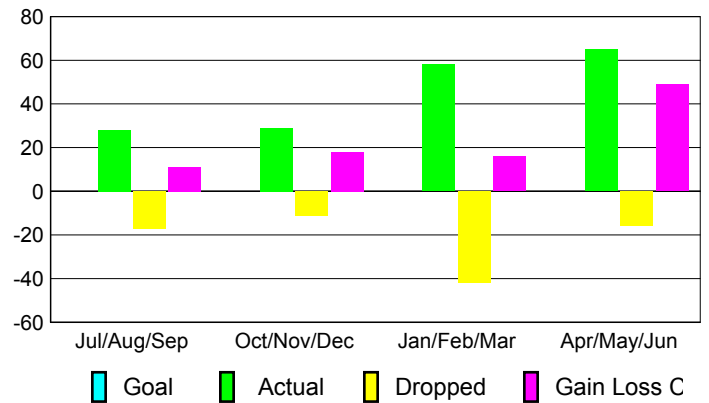

### YTD Status Quo Clubs 2009-2010

Status Quo Clubs Compared to Status Quo Members

## MEMBERSHIP

Membership Results  
2009-2010

Membership  
2008-2009

Month	Net Memb Goal	Actual New Memb	Actual Dropped Memb	Gain/Loss of Memb	Gain/Loss of Memb
Jul/Aug/Sep	0	28	-17	11	52
Oct/Nov/Dec	0	29	-11	18	6
Jan/Feb/Mar	0	58	-42	16	-2
Apr/May/June	0	65	-16	49	26
<b>Totals</b>	<b>0</b>	<b>180</b>	<b>-86</b>	<b>94</b>	<b>82</b>

### Membership Results 2009-2010

Goal, New, Dropped, Gain/Loss

### Comparison of Membership Gain/Loss

Current Year Compared to the Previous Year