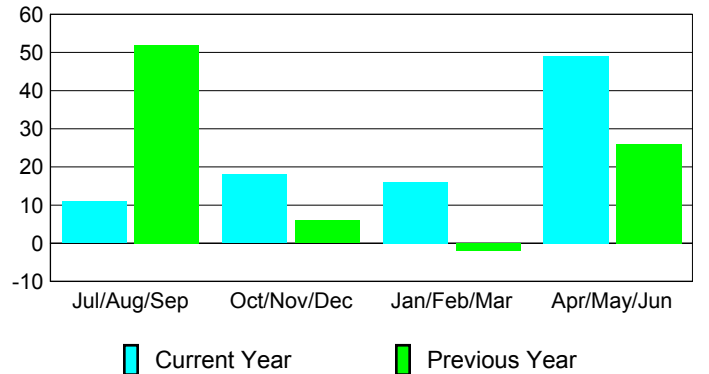

Comparison of Membership Gain/Loss

Current Year Compared to the Previous Year